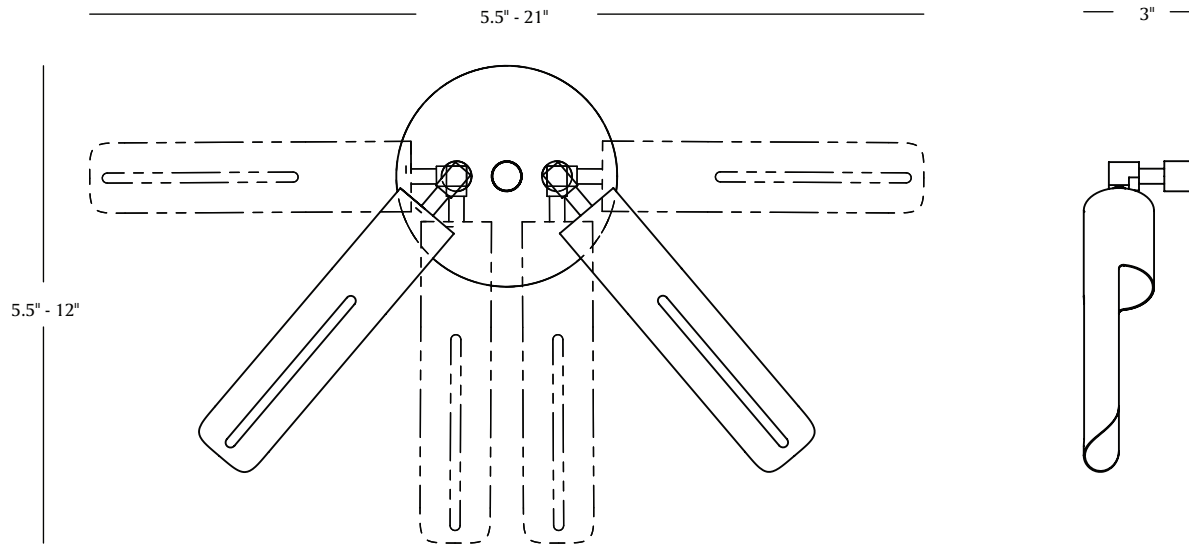

# MATERIA

SLICE II

# MATERIA

TOP

FRONT

SIDE

## SLICE II

**LEAD TIME:**

Approx 12 weeks

**LAMPING:**

2x t10 4w led (40w incandescent equivalent) dimmable lamp  
(not included)

120V; 240V available by custom order

**DIMENSIONS:**

Shades: 1.75" dia x 8" h

Fixture: 5.5"-21" w x 5.5"-12" w x 3" d

Canopy: 5.5" dia x 1/8" solid flat brass

**FINISHES:**

Aged brass, aged silver, blackened brass, un-lacquered brass

**CUSTOMIZATIONS AVAILABLE UPON REQUEST**

**UL LISTED**