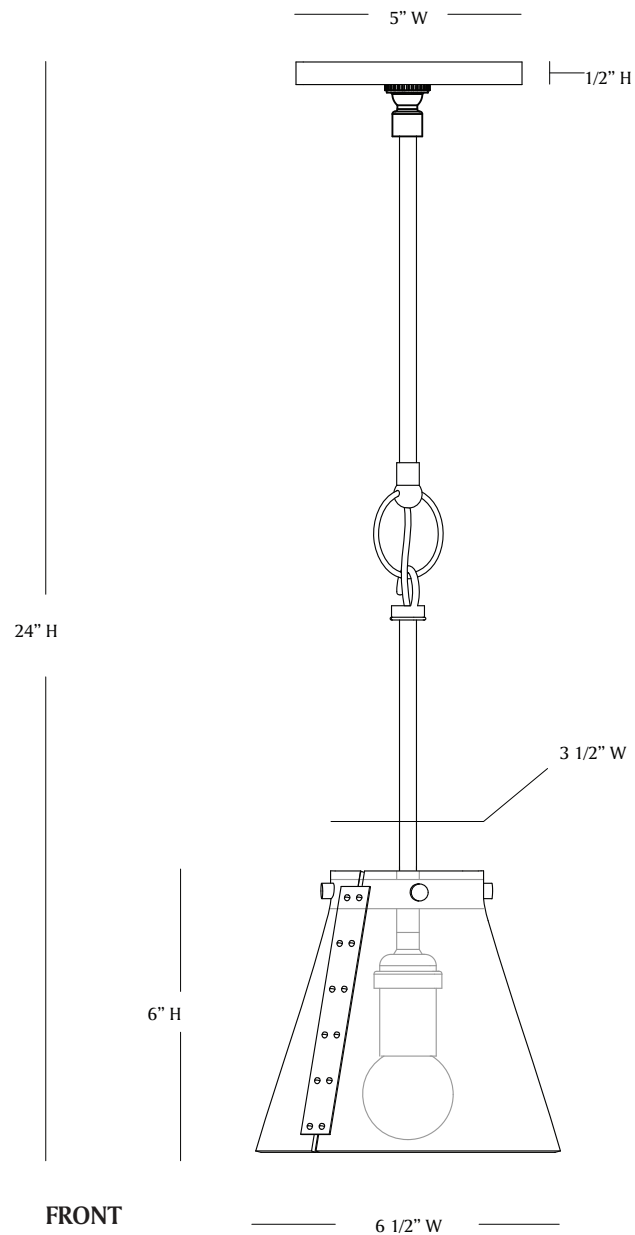

MATERIA

FULCRUM PENDANTS

MATERIA

FULCRUM PENDANT S

LEAD TIME:

Approx 12 weeks

LAMPING:

Calfskin shade: 1 x e26 standard base 40w max bulb
Parchment shade: 1x g30 e26 base 6w (60 watt equivalent)

2700k dimmable led only
(not included)

120V; 240V available by custom order

DIMENSIONS:

Pendant: standard 24" oah, min oah 8"
Shade: 6 1/2" base w x 6" h x 3 1/2" top w
Canopy: 5" dia x 1/2" d

FINISHES:

Leather: black, cognac, ivory