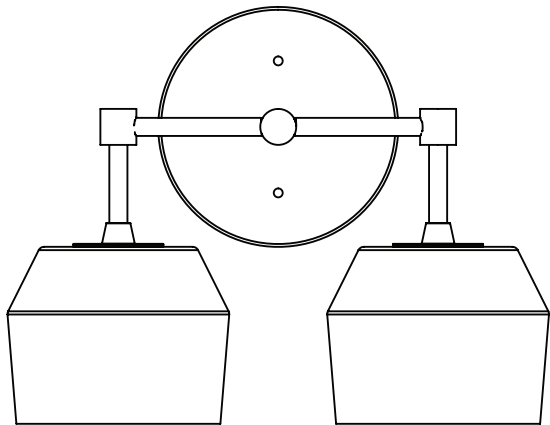

MATERIA

FORCHETTE DOUBLE SCONCE

MATERIA

FORCHETTE DOUBLE SCONCE

TOP

6"

11"

FRONT

9"

SIDE

LEAD TIME:

Approx 12 weeks

LAMPING:

2x Materia G35 120V dimmable LED bulbs
120V; 240V available by custom order

DIMENSIONS:

Sconce: 6"d x 11"w x 6"h
Canopy: 5"dia x .5"h